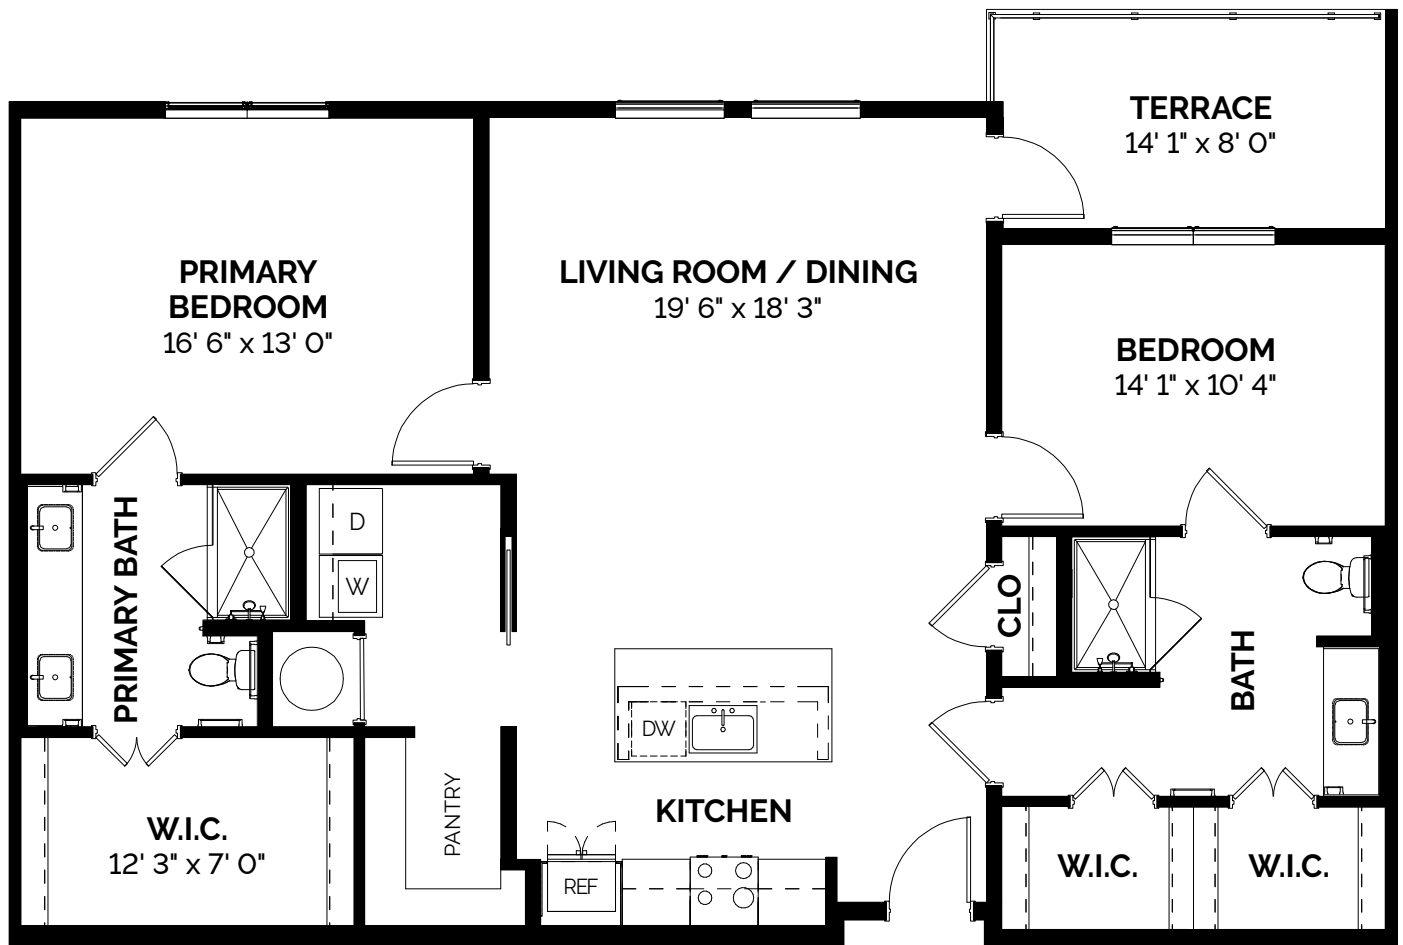

**THE OUTLOOK
AT WINDHAVEN**

FOREFRONT LIVING

MOCKINGBIRD

2 Bed, 2 Bath | 1,500 Sq. Ft.

Size and dimensions may vary