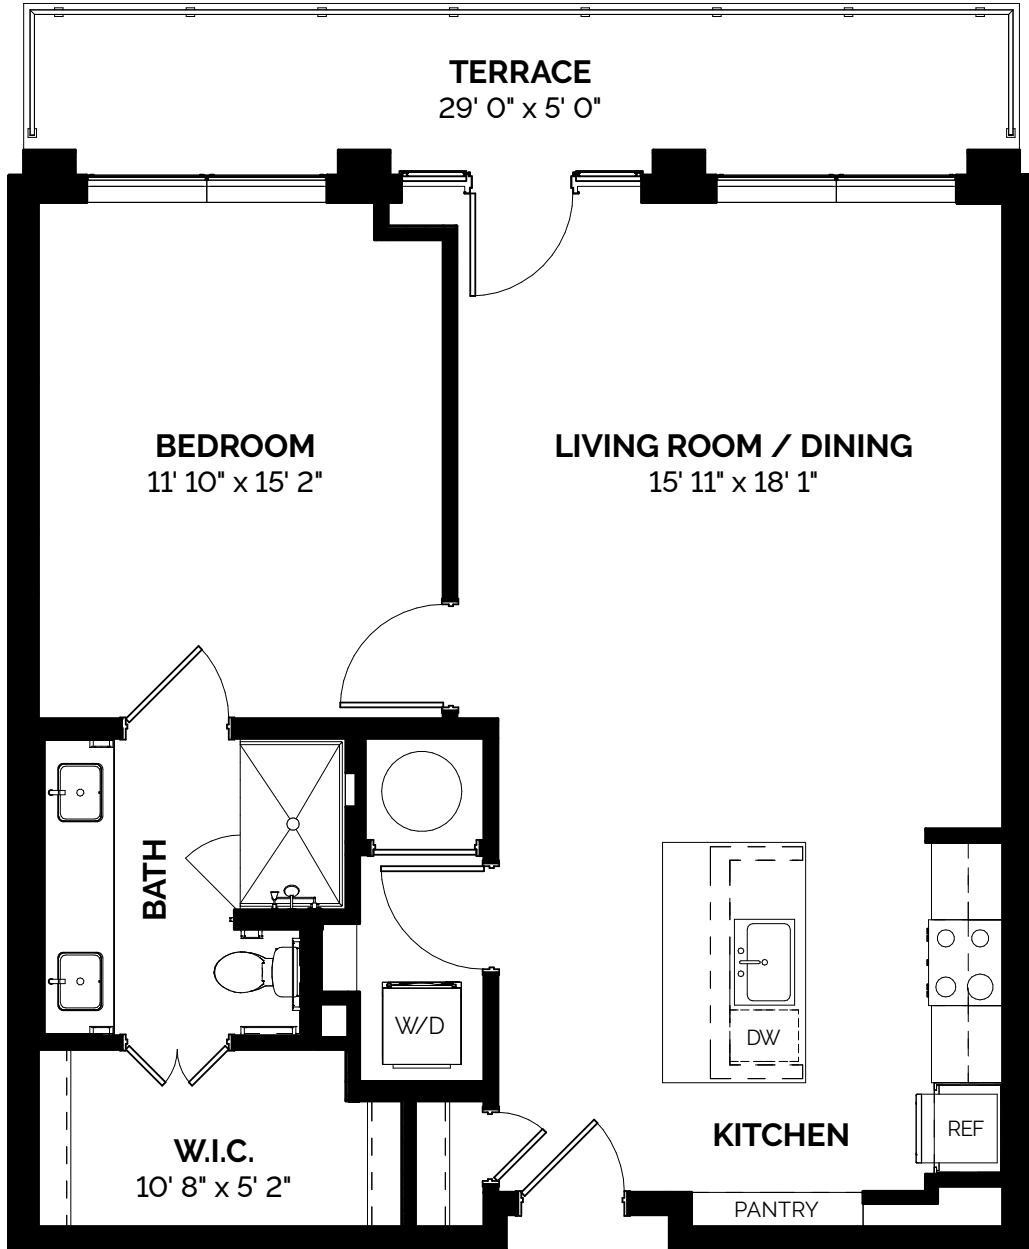

BLUEBIRD

1 Bed, 1 Bath | 892 Sq. Ft.

Size and dimensions may vary