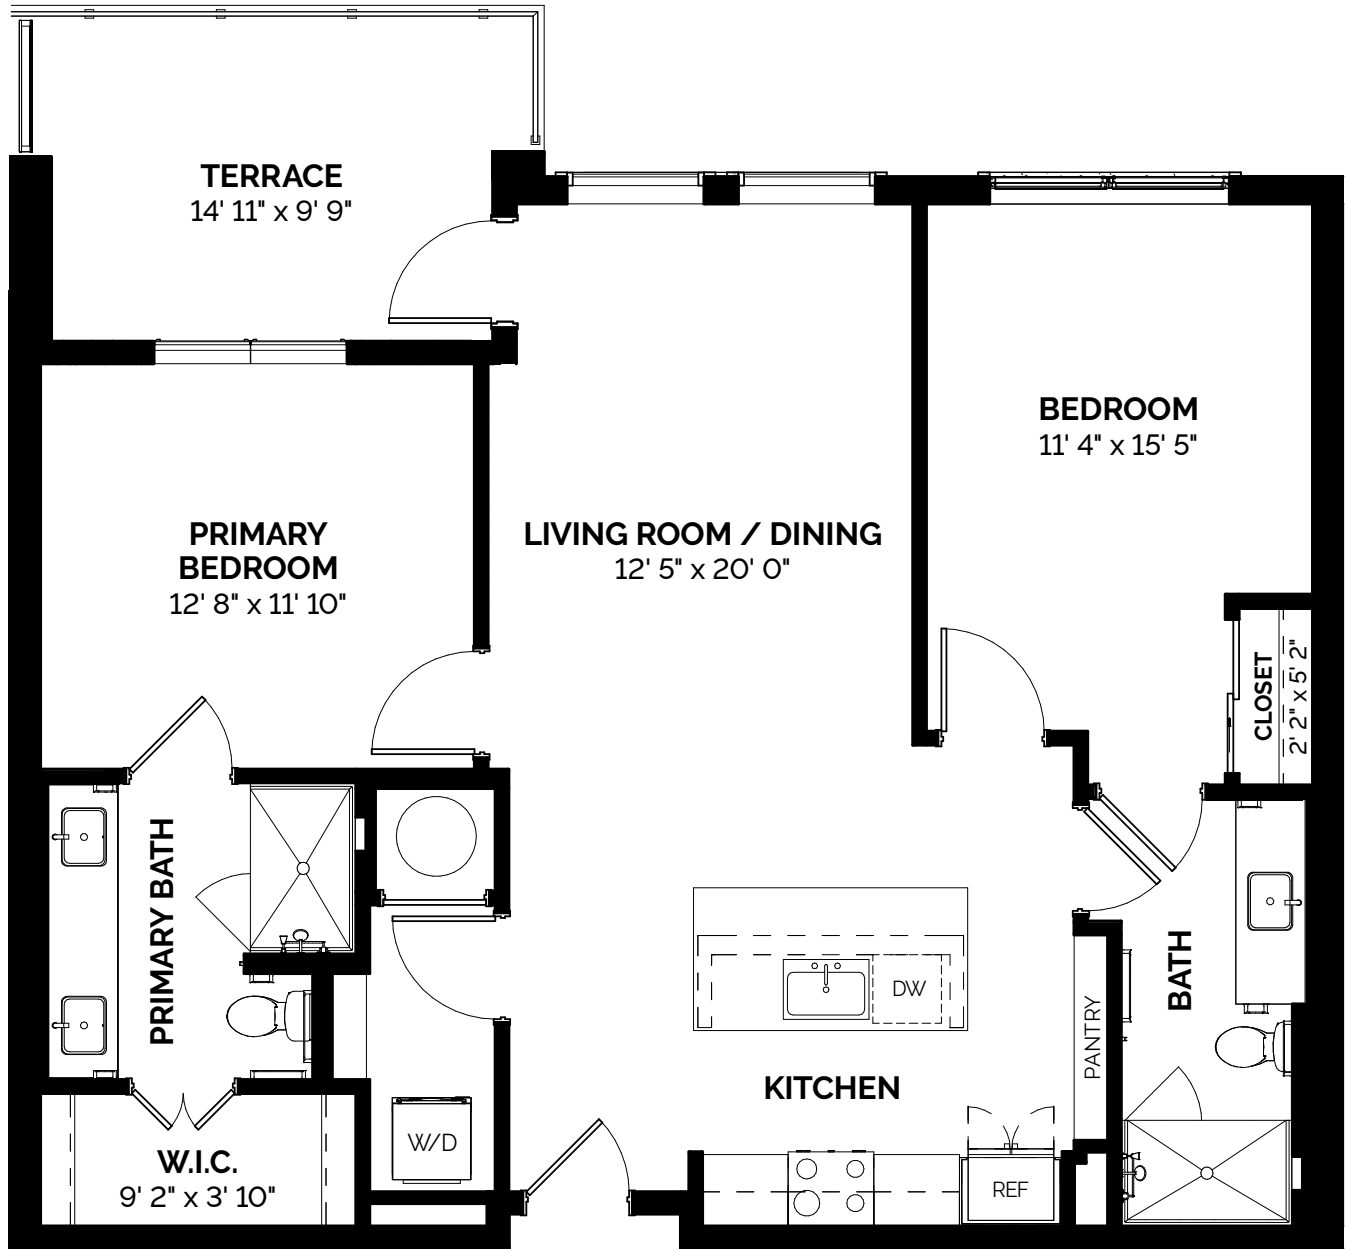

DOVE

2 Bed, 2 Bath | 1,100 Sq. Ft.

Size and dimensions may vary