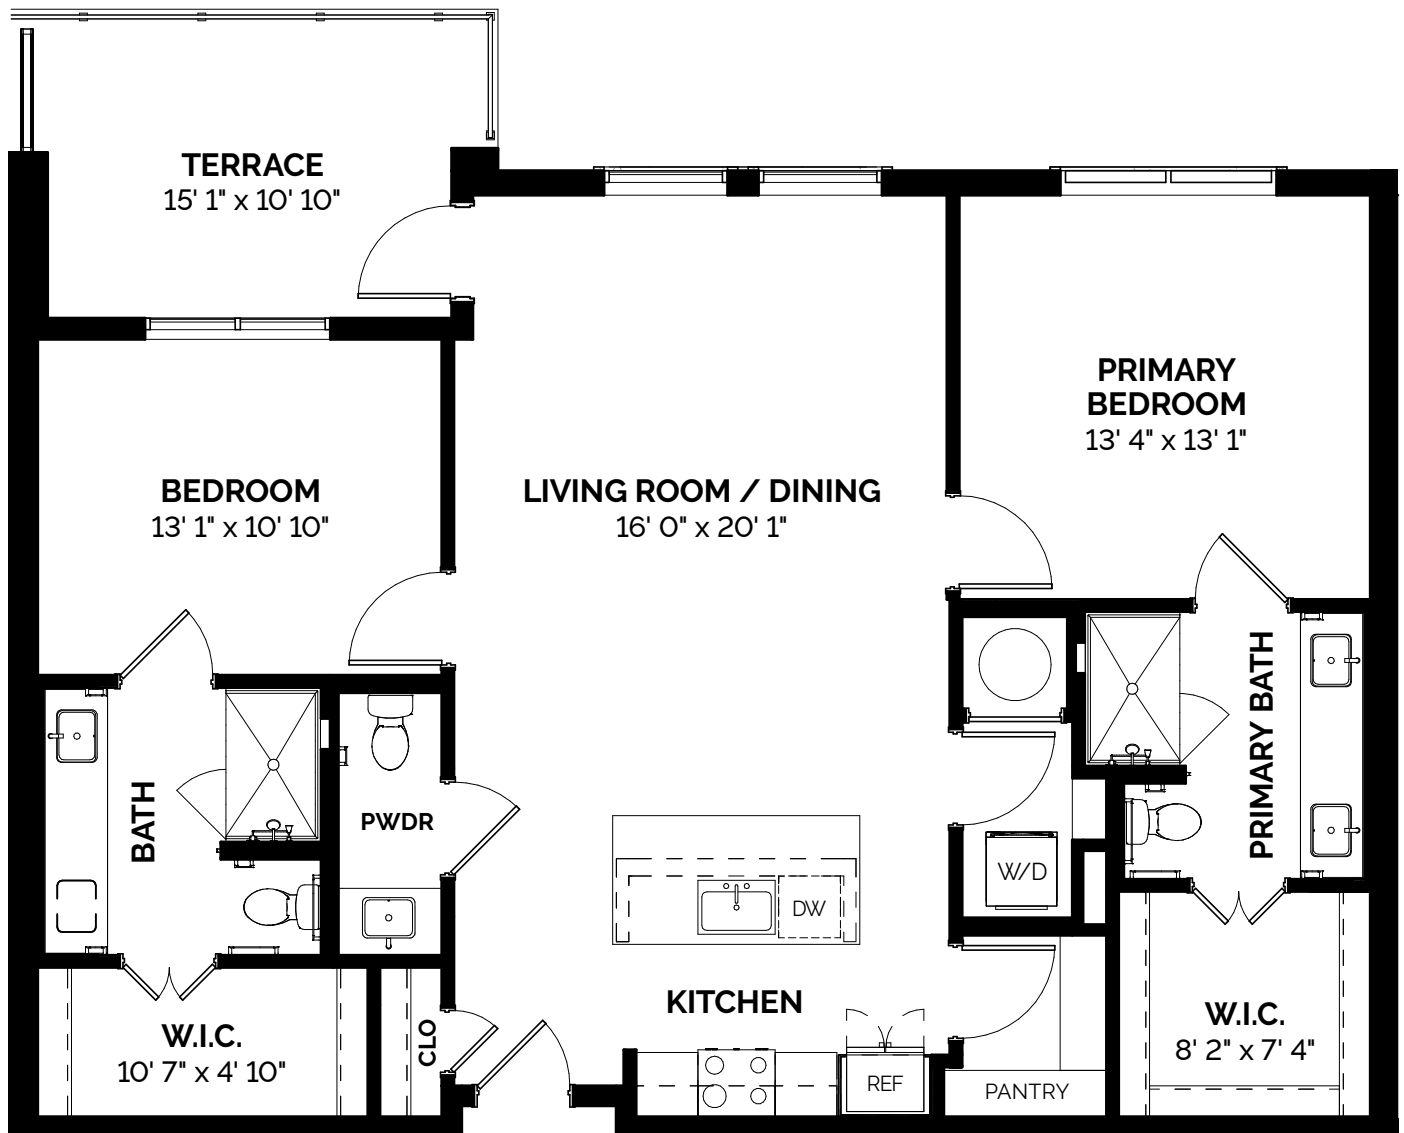

**THE OUTLOOK
AT WINDHAVEN**

FOREFRONT LIVING

HERON

2 Bed, 2.5 Bath | 1,300 Sq. Ft.

Size and dimensions may vary