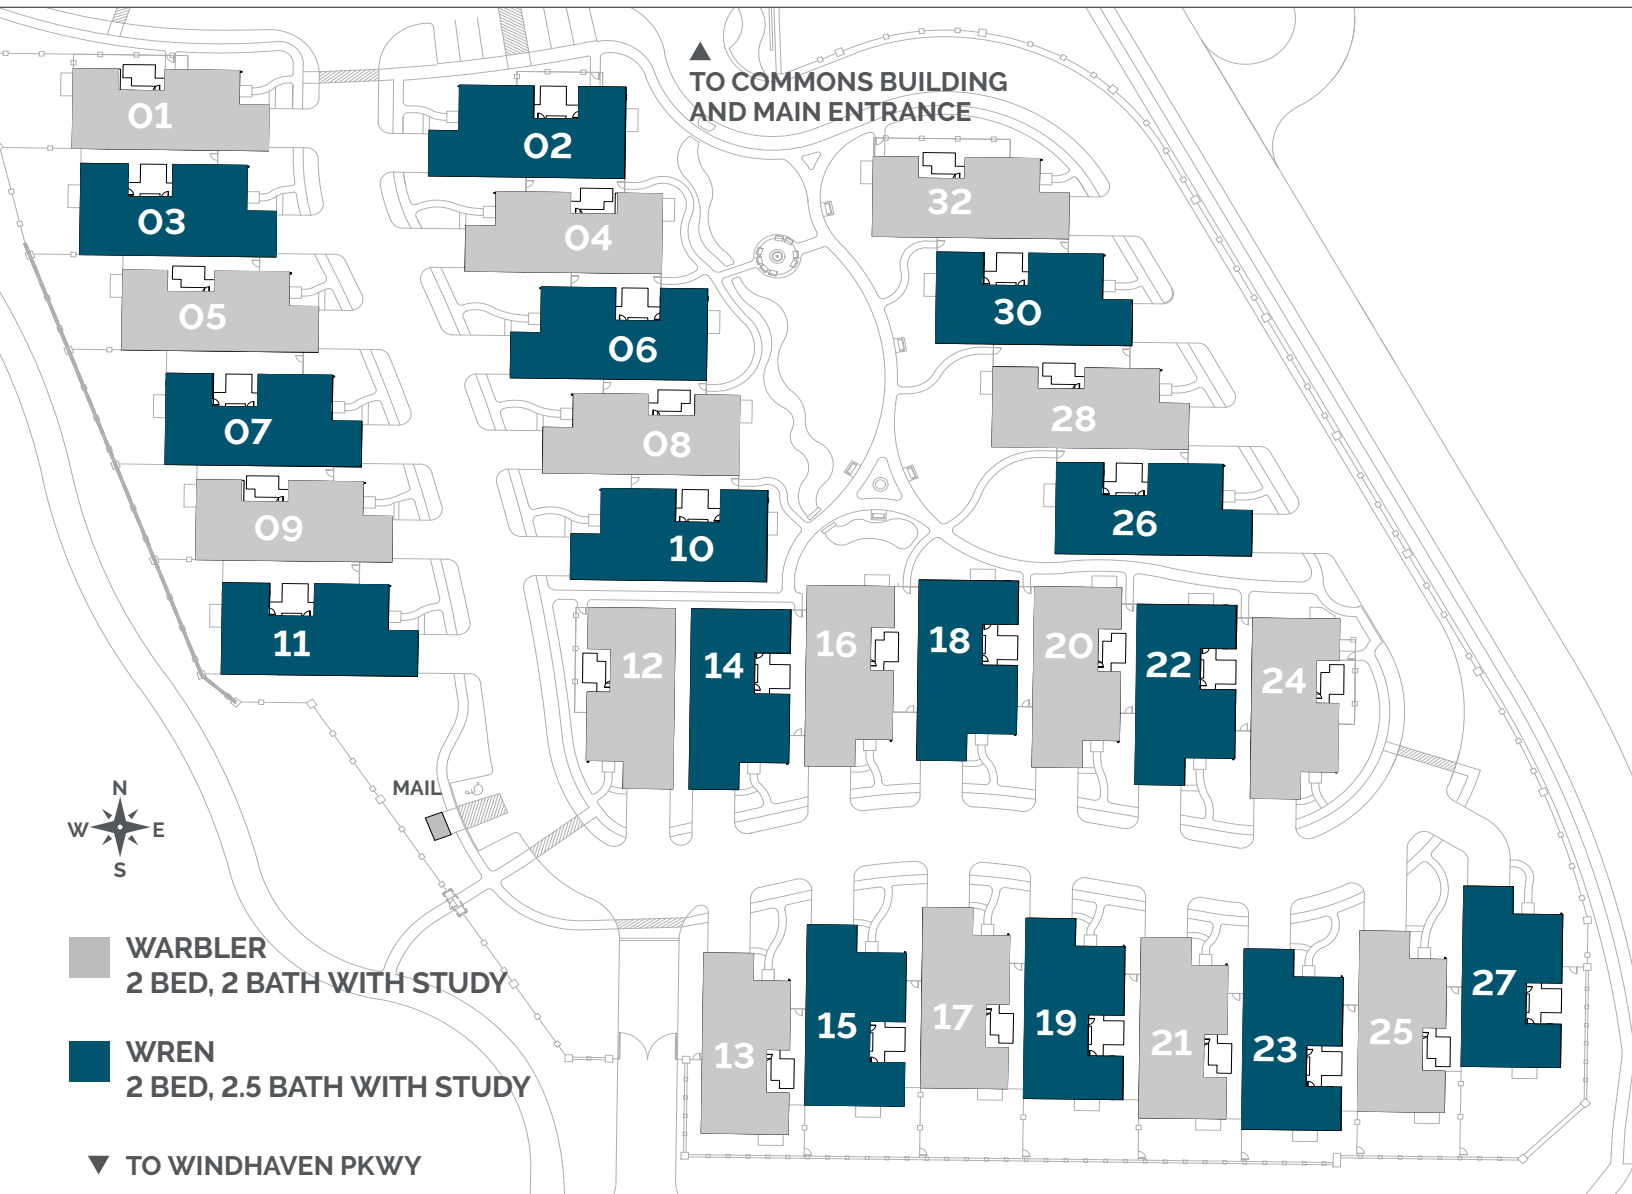

THE WARBLER

2 Bed, 2 Bath with Study | 1,760 Sq. Ft.

THE WARBLER

2 Bed, 2 Bath with Study | 1,760 Sq. Ft.

Size and dimensions may vary

THE OUTLOOK AT WINDHAVEN

FOREFRONT LIVING