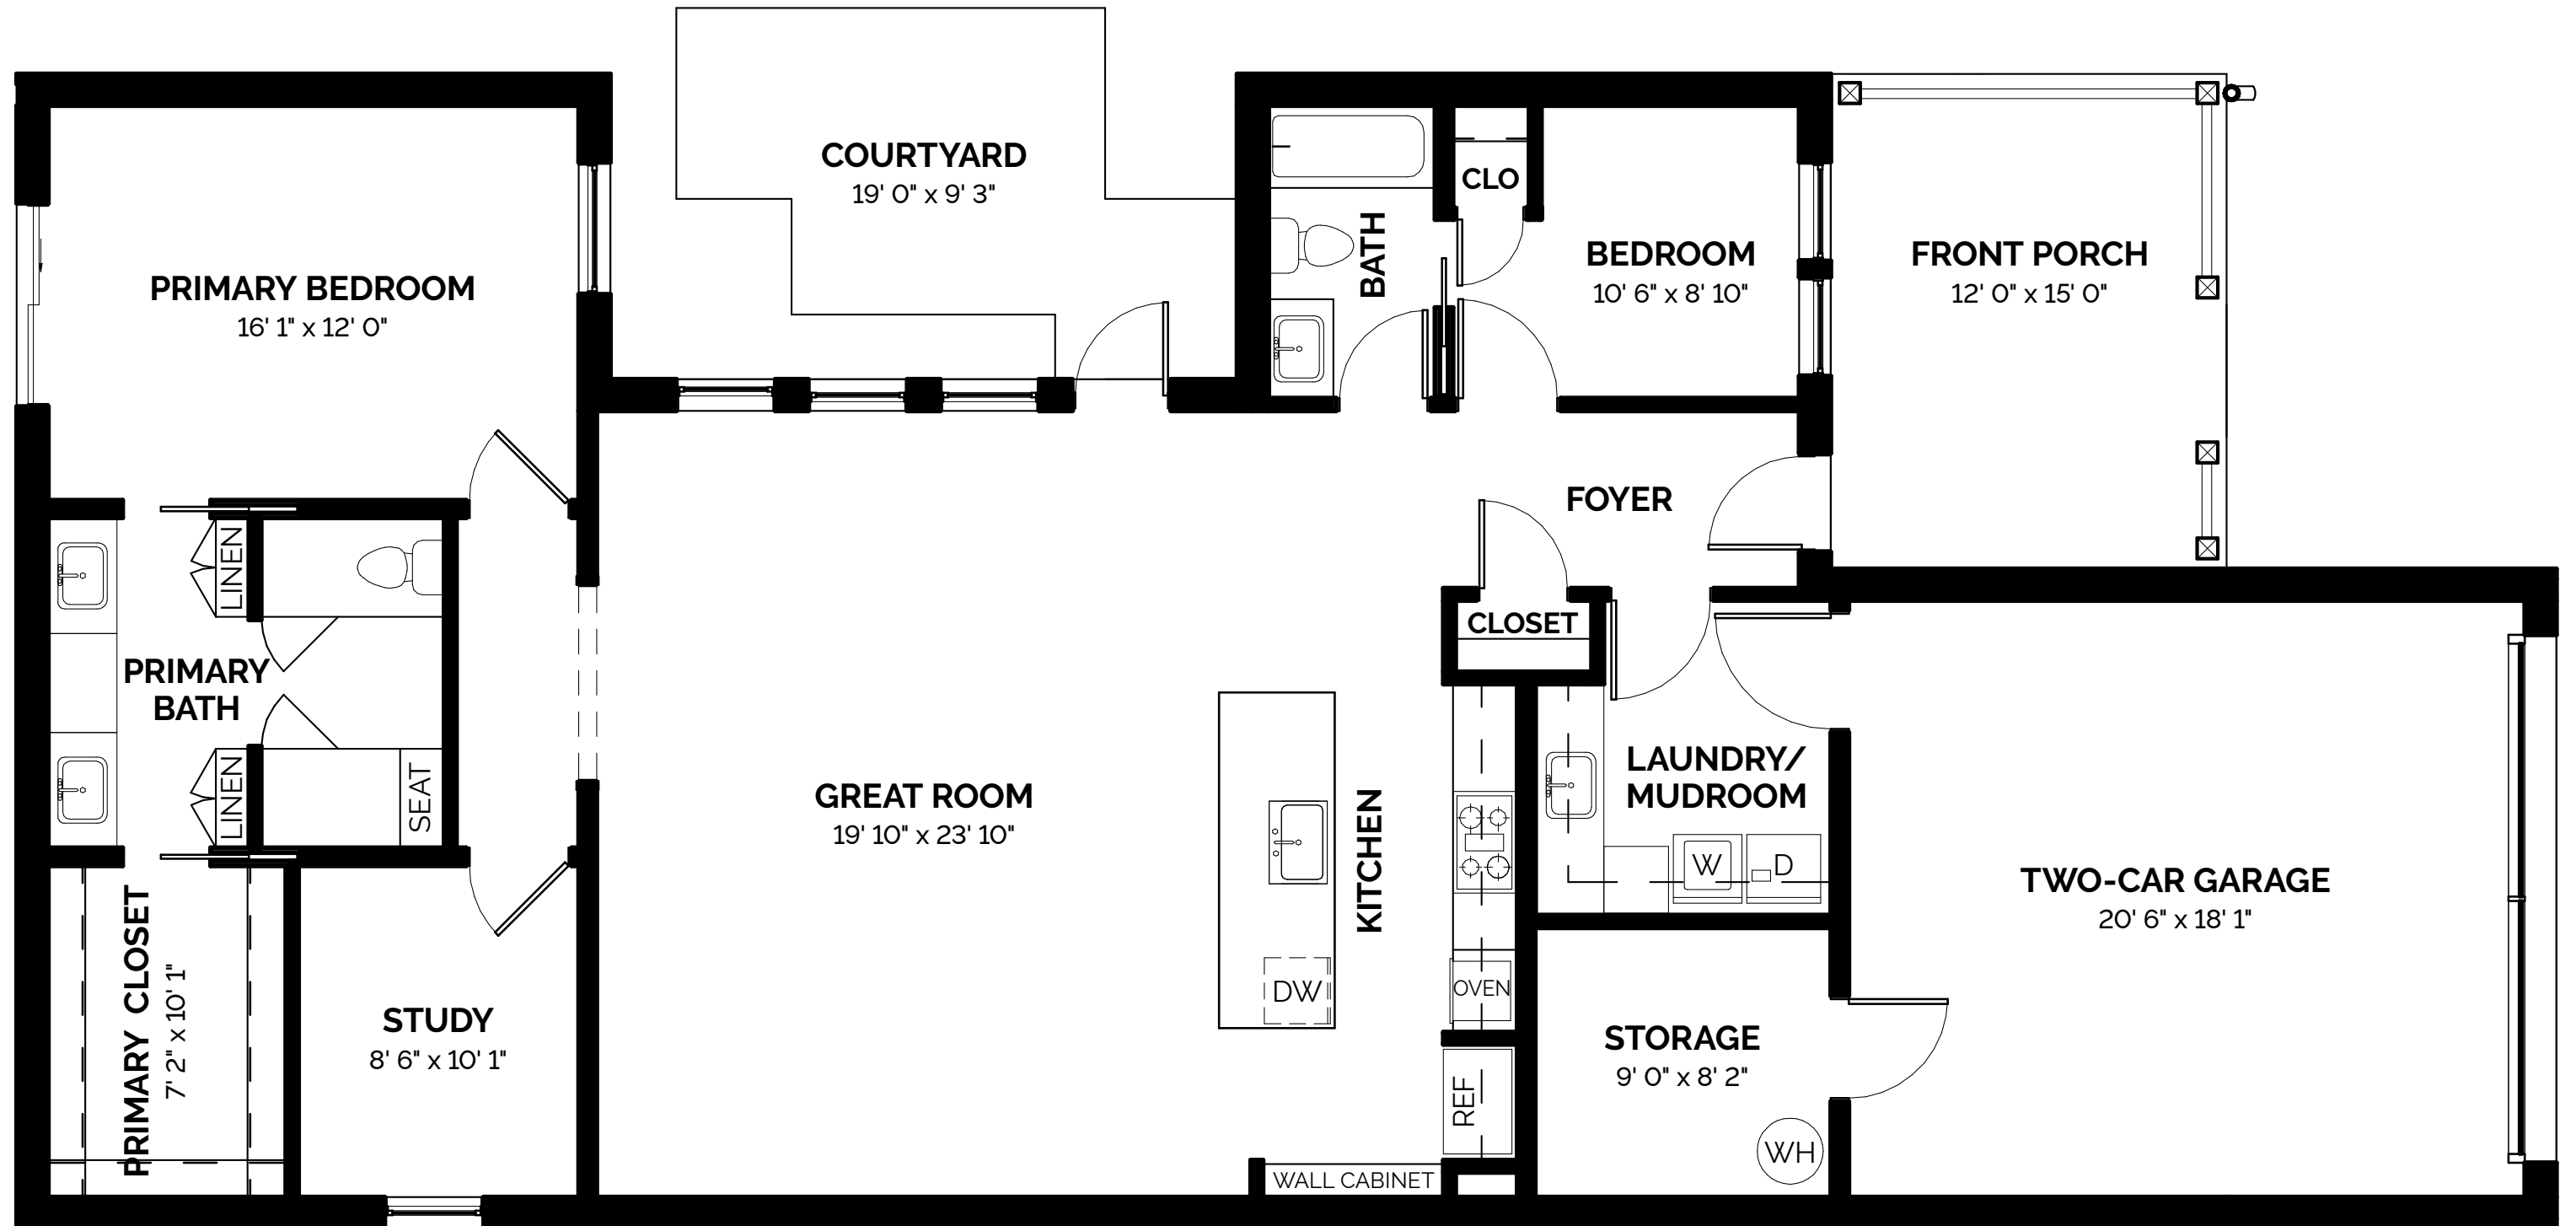

THE WARBLER

2 Bed, 2 Bath with Study | 1,760 Sq. Ft.

THE WARBLER

2 Bed, 2 Bath with Study | 1,760 Sq. Ft.

Size and dimensions may vary

THE OUTLOOK AT WINDHAVEN

FOREFRONT LIVING