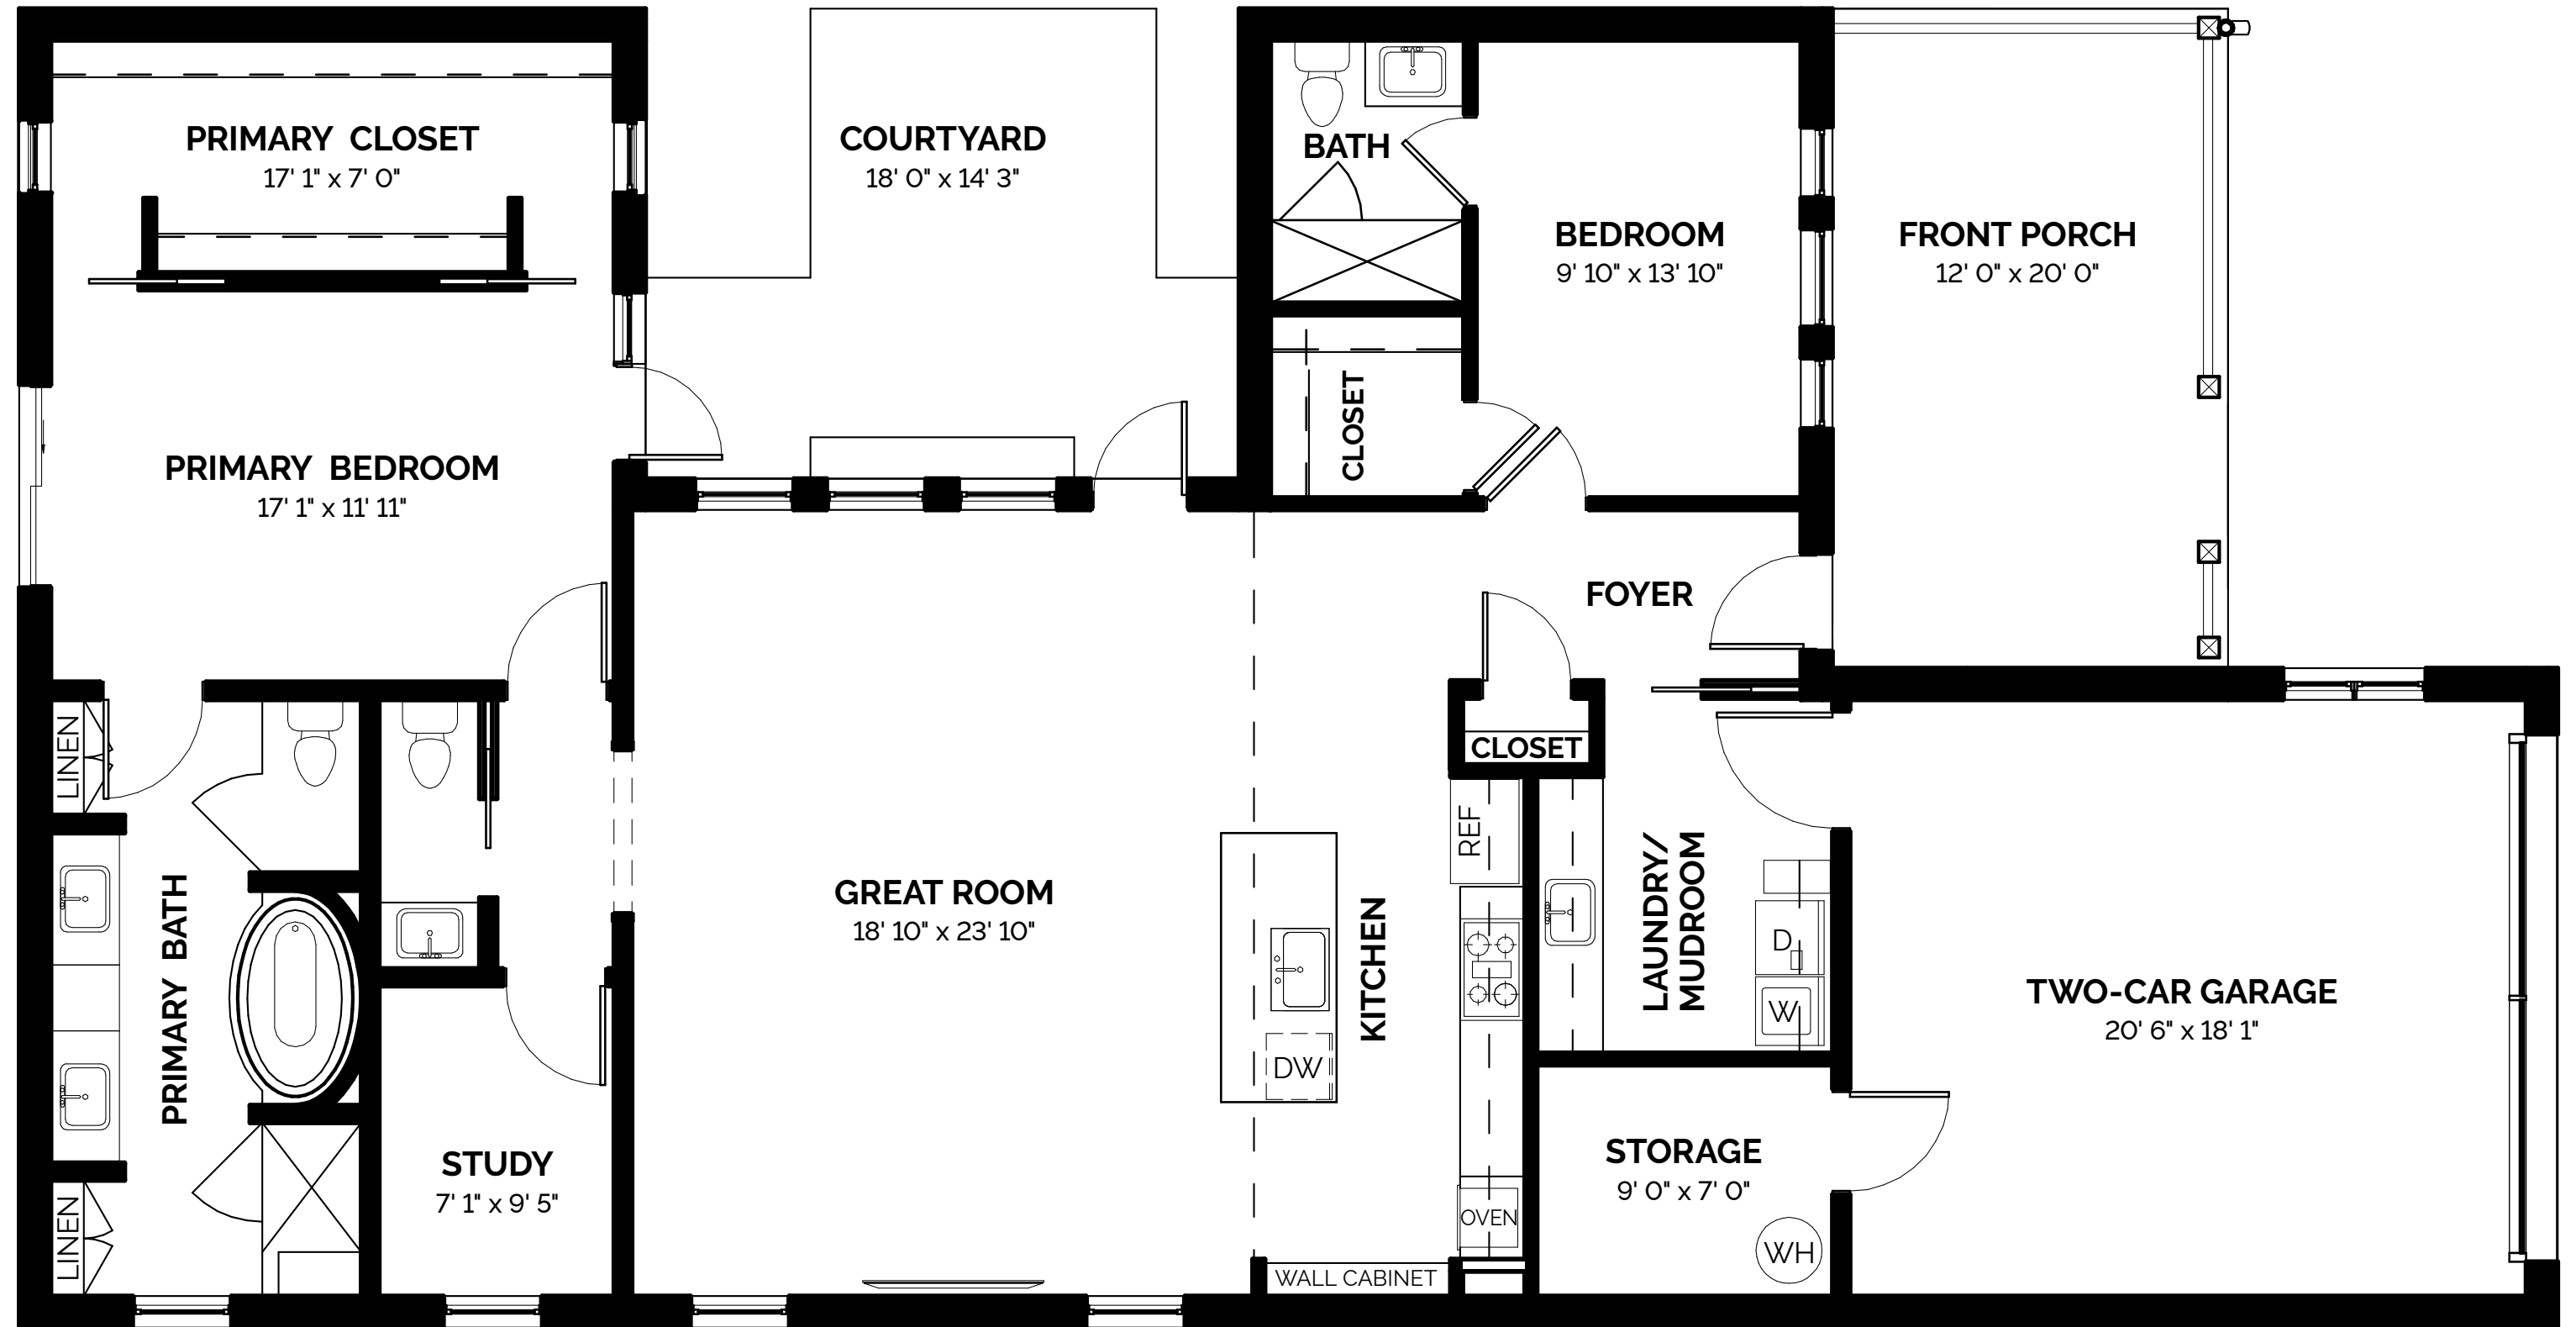

# THE WREN

2 Bed, 2.5 Bath with Study | 1,954 Sq. Ft.

# THE WREN

2 Bed, 2.5 Bath with Study | 1,954 Sq. Ft.

Size and dimensions may vary

# THE OUTLOOK AT WINDHAVEN

FOREFRONT LIVING