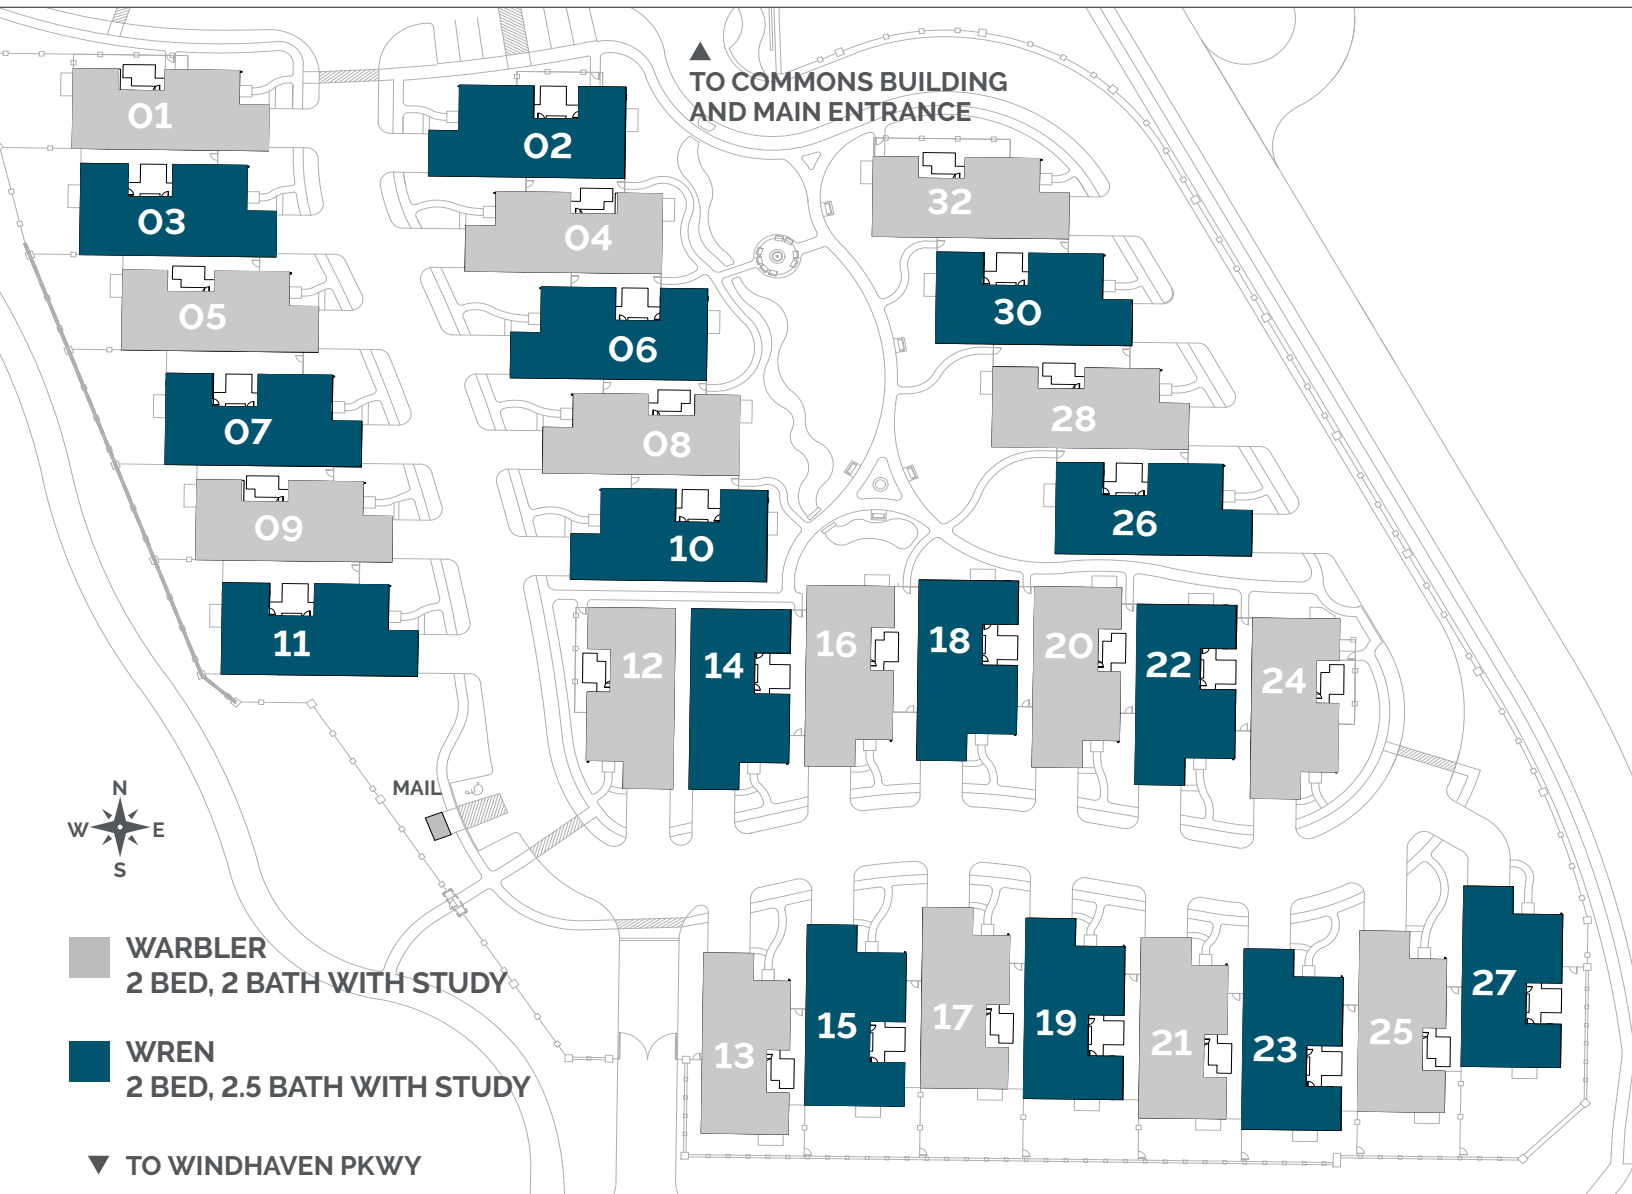

# THE WREN

2 Bed, 2.5 Bath with Study | 1,954 Sq. Ft.

# THE WREN

2 Bed, 2.5 Bath with Study | 1,954 Sq. Ft.

Size and dimensions may vary

# THE OUTLOOK AT WINDHAVEN

FOREFRONT LIVING