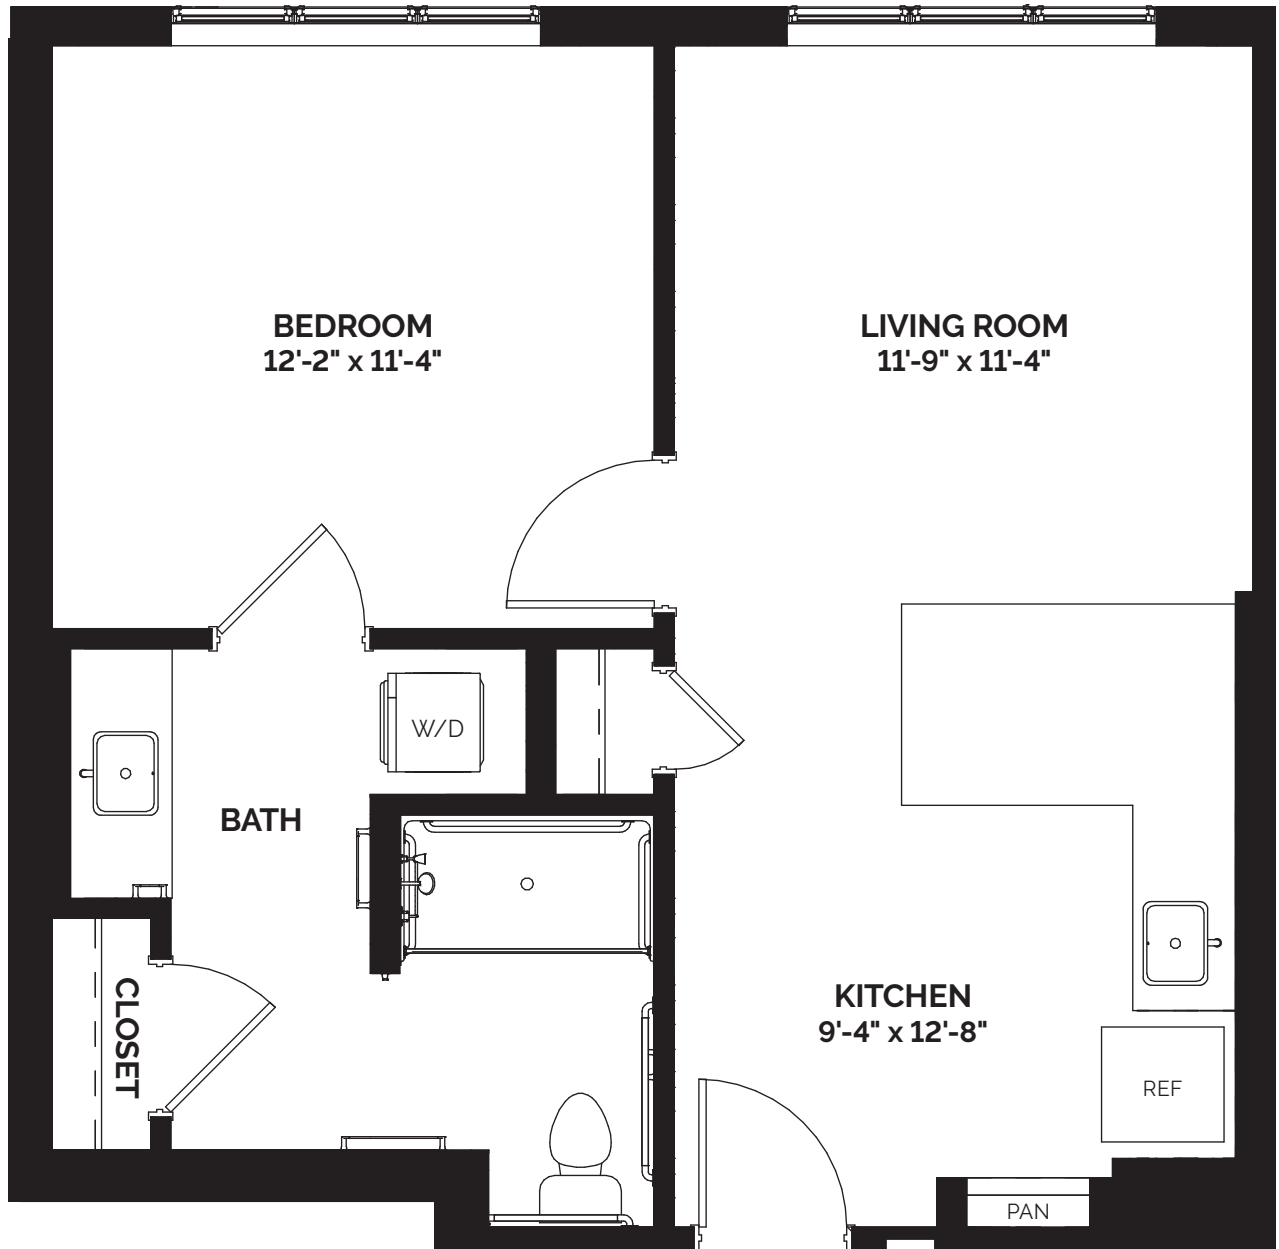

# KINGLET

1 Bed, 1 Bath | 611 Sq. Ft.

Size may vary