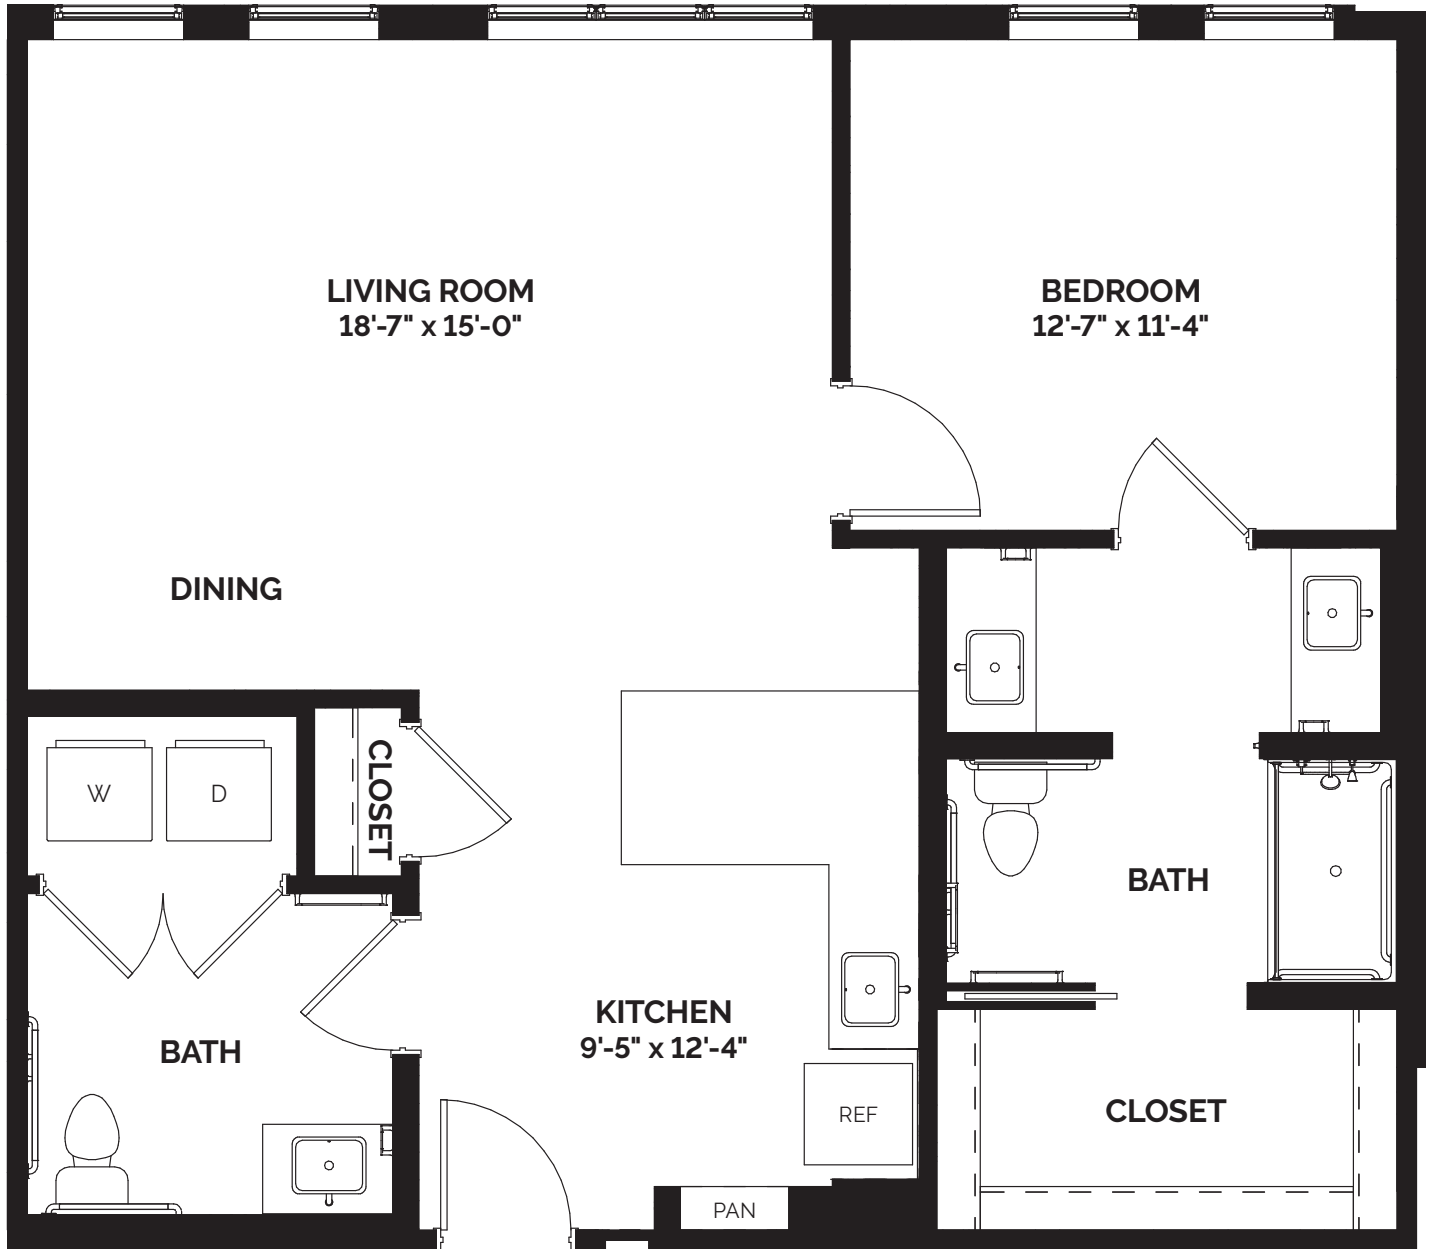

TEAL

1 Bed, 2 Bath | 912 Sq. Ft.

Size may vary