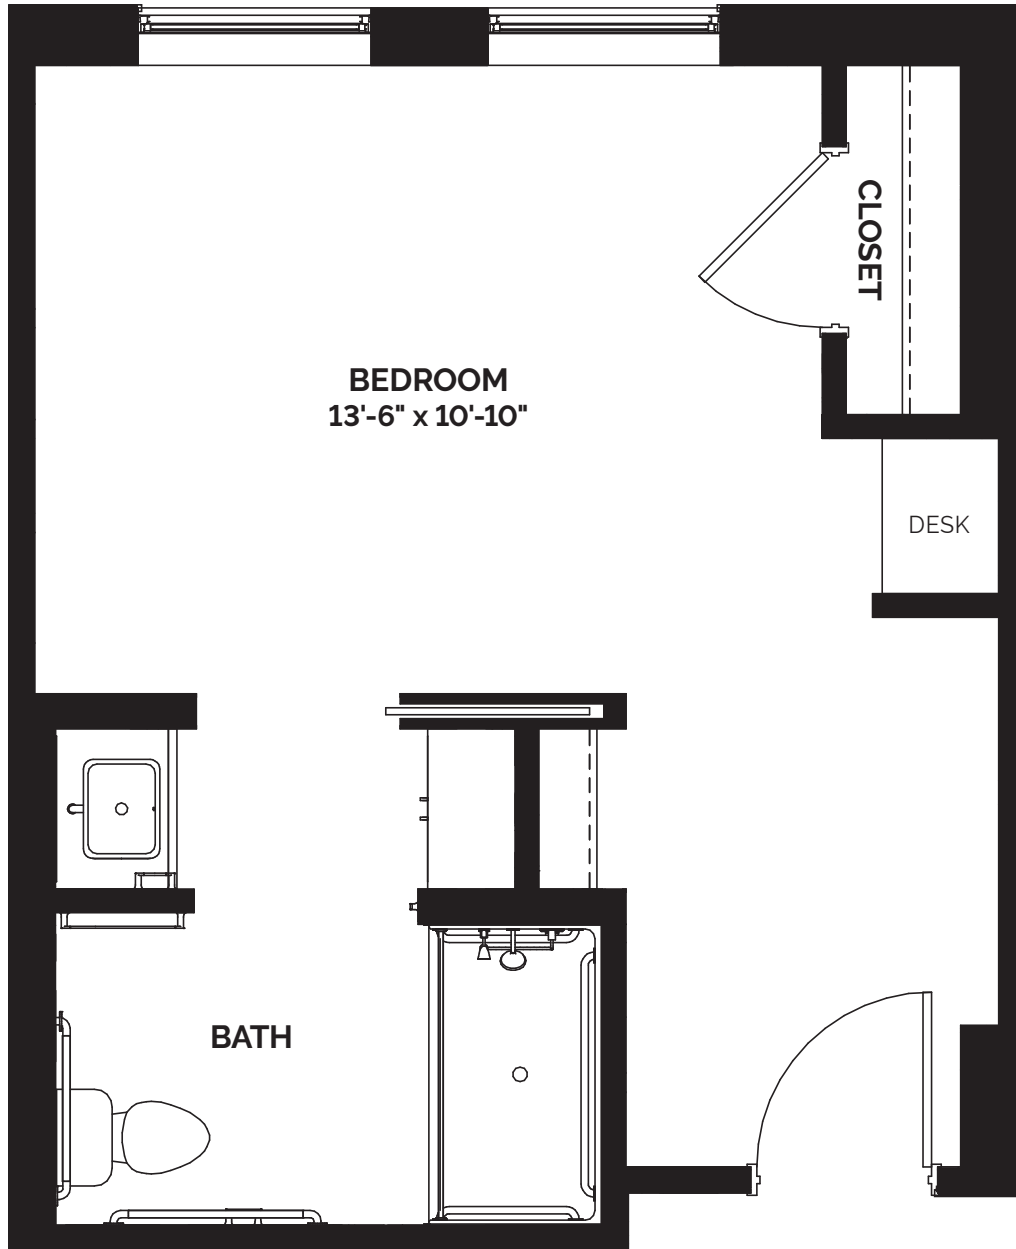

KESTREL

1 Bed, 1 Bath | 353 Sq. Ft.

Size may vary