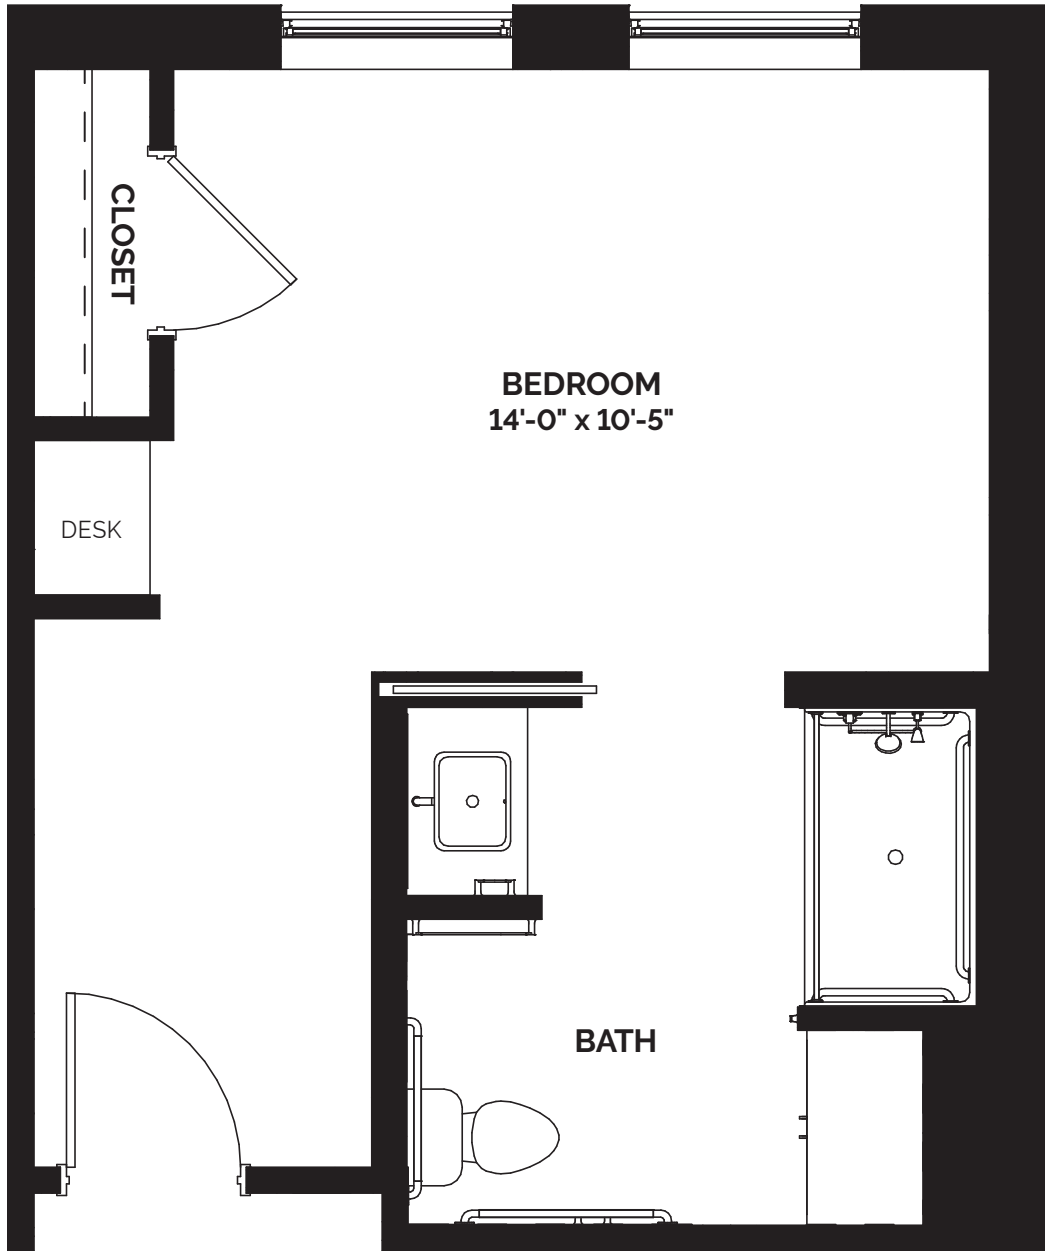

# PHOEBE

1 Bed, 1 Bath | 353 Sq. Ft.

*Size may vary*