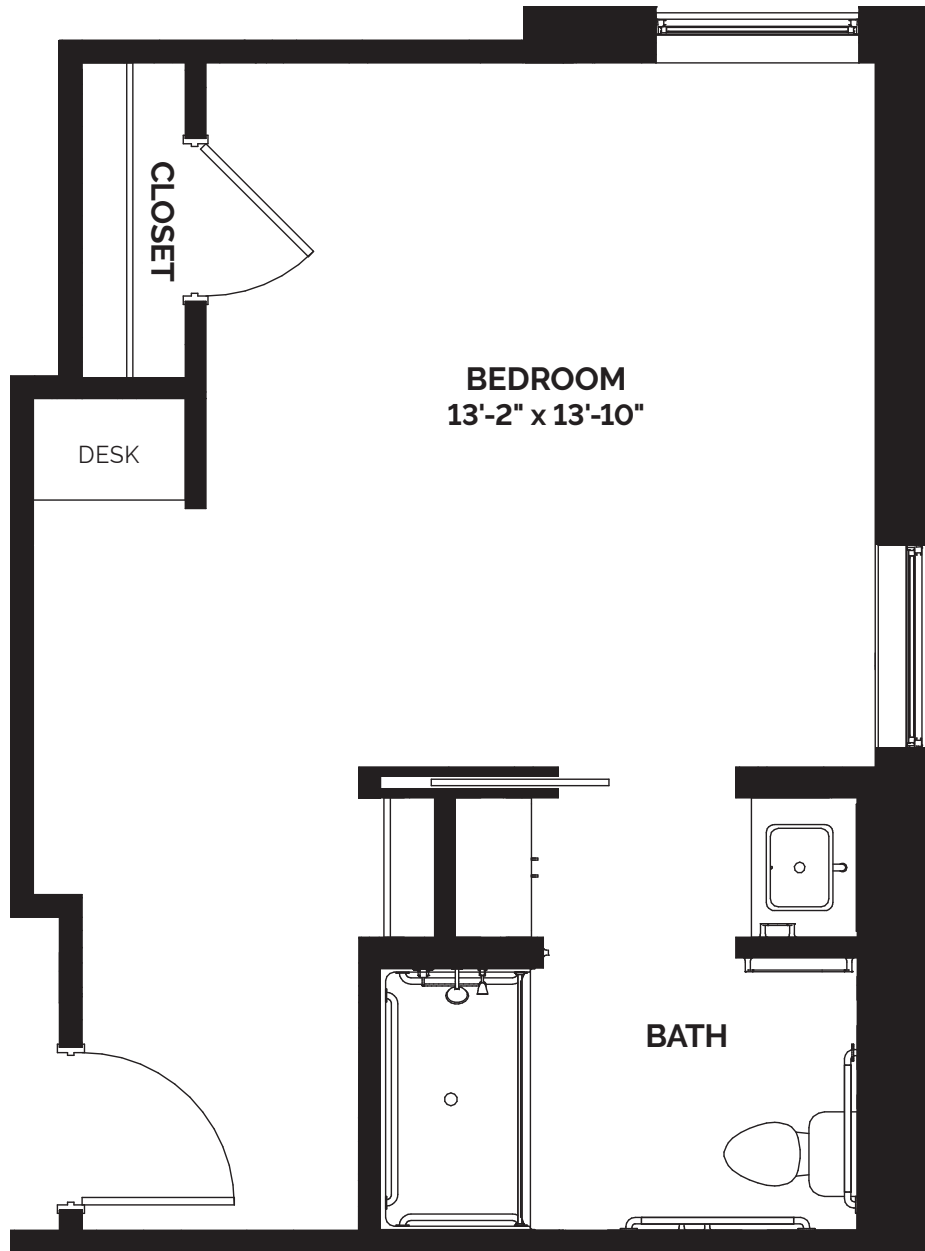

# SWAN

1 Bed, 1 Bath | 402 Sq. Ft.

*Size may vary*