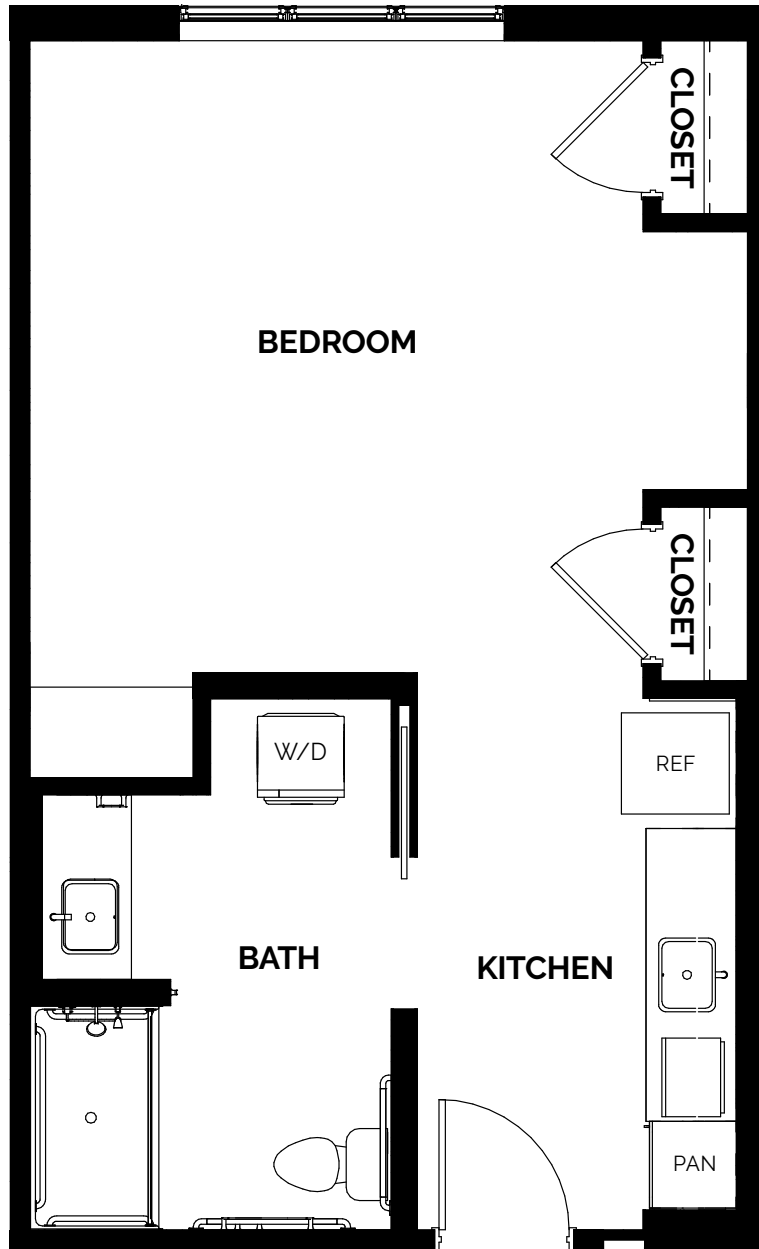

GOLDENEYE

1 Bed, 1 Bath | 481 Sq. Ft.

Size and dimensions may vary